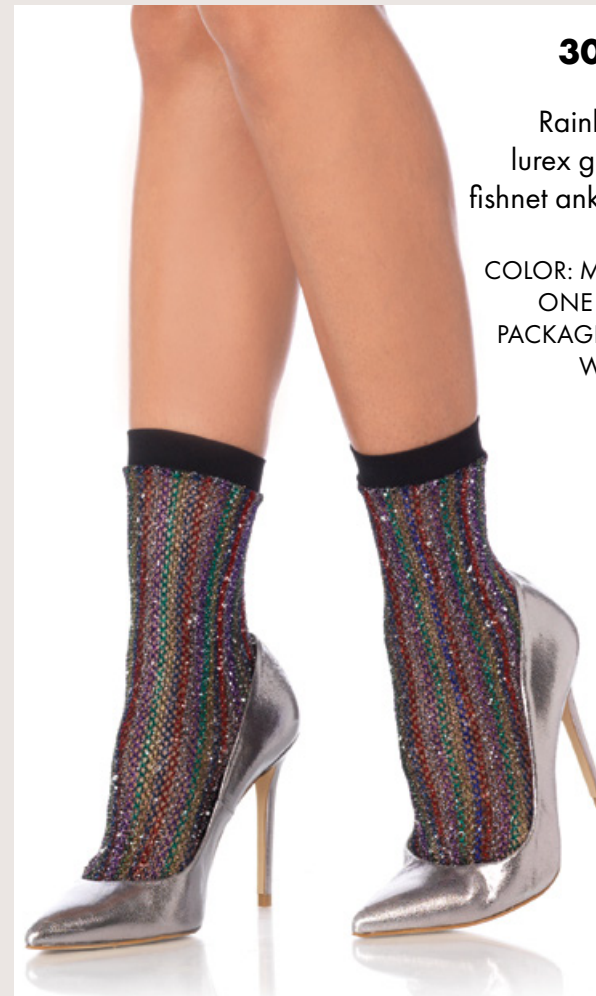

3040

Rainbow lurex glitter fishnet anklets.

COLOR: MULTI
ONE SIZE
PACKAGING: WRAP