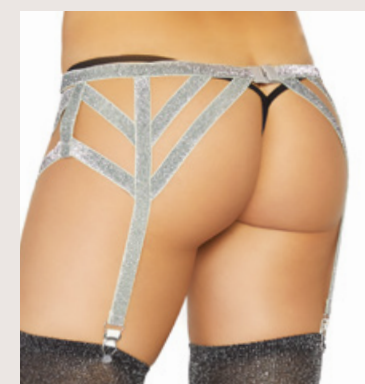

NEW

81571

2 PC Lurex shimmer spandex strapless bandeau top and matching high waist brazilian back panty.

COLOR: BLACK/GOLD,
BLACK/SILVER
ONE SIZE
PACKAGING: BOX