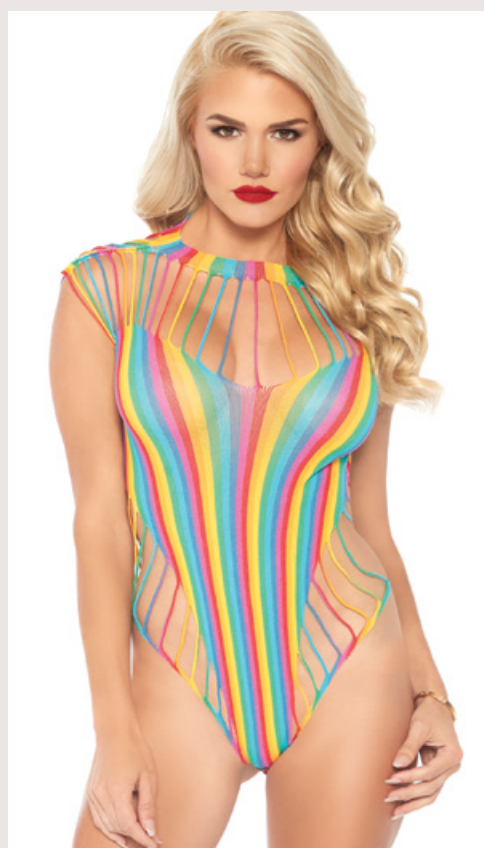

NEW

89222

Shredded opaque cut out teddy with snap crotch.

COLOR: BLACK, MULTI
ONE SIZE
PACKAGING: BOX