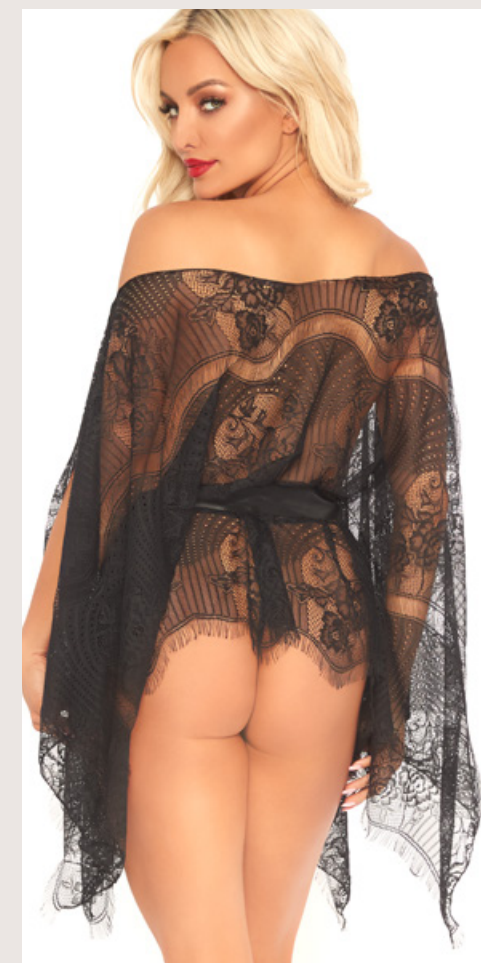

NEW

86105

2 PC Short satin robe with embroidered eyelash lace flared sleeves and satin tie.

COLOR: ROSE
SIZE: SM, ML, XL
PACKAGING: HANG TAG

NEW

86104

3 PC Eyelash lace mini kaftan robe with long draping sleeves, satin tie, and matching g-string.

COLOR: BLACK
ONE SIZE
PACKAGING: HANG TAG