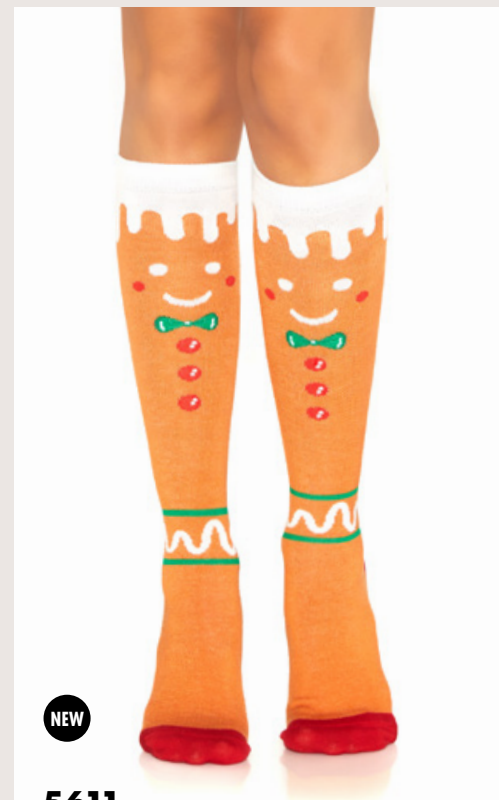

COLOR: RED/WHITE  
SIZE: 1X/2X, 3X/4X  
PACKAGING: COSTUME BAG

**5613**

Lurex snowflake knee high socks.

COLOR: BLUE/WHITE  
ONE SIZE  
PACKAGING: WRAP

**5612**

Snow man knee high socks.

COLOR: MULTI  
ONE SIZE  
PACKAGING: WRAP