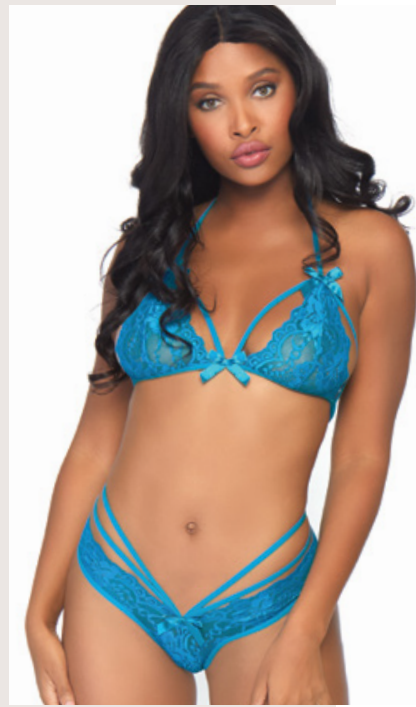

# 81413

2 PC. Strappy lace halter bra top and matching peek-a-boo brazilian panty.

COLOR: RED,  
PEACOCK BLUE  
SIZE: SM, ML  
PACKAGING: BOX

NEW