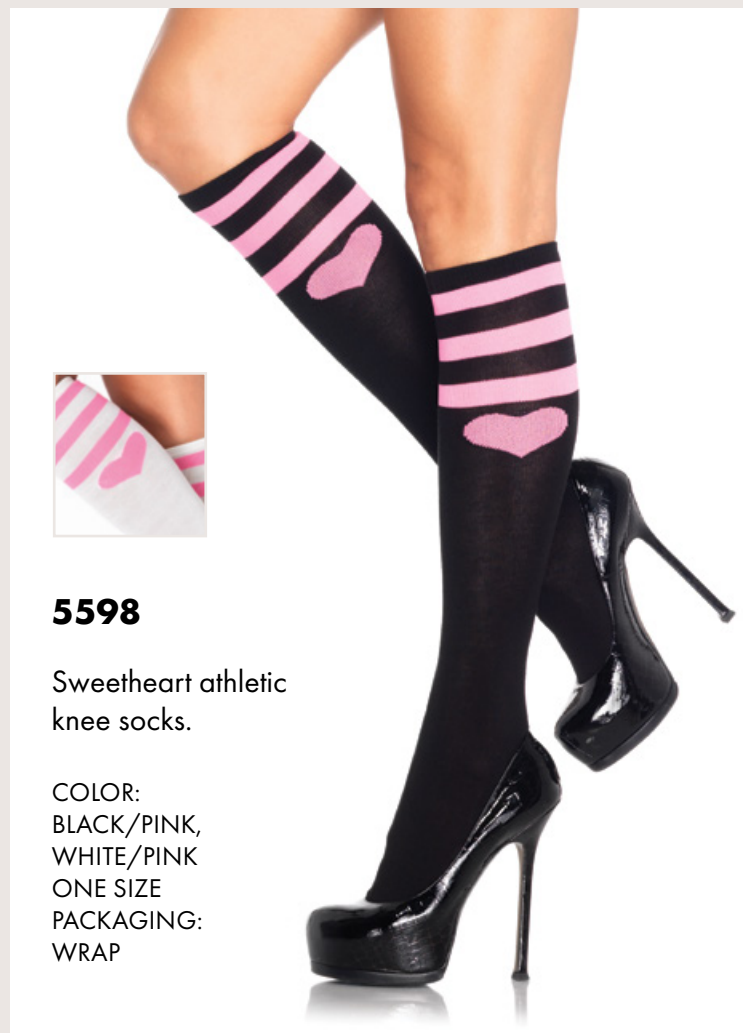

5598

Sweetheart athletic knee socks.

COLOR: BLACK/PINK,
WHITE/PINK
ONE SIZE
PACKAGING: WRAP